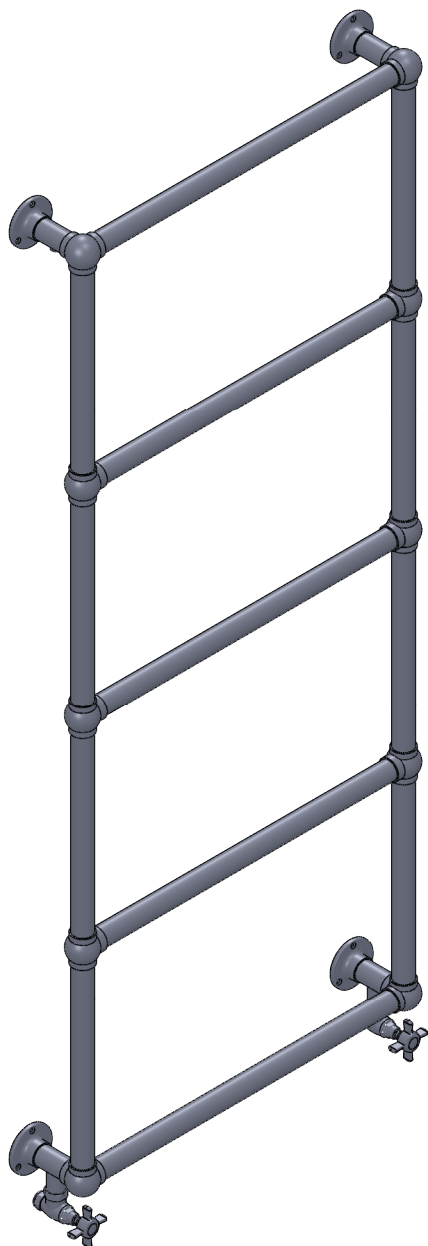

# LG021G

## 62.0x26.6

Height: 62.0  
 Width: 26.6  
 Depth: 4.9  
 Weight HO: 36.4lbs (16.5kg)  
 EO: 58.4lbs (26.5kg)

Tube  $\phi$ : 1.25  
 Output @ 50°C  $\Delta$  T: 327  
 Elec. element if specified: n/a  
 Pipe Centres: 23.6

All dimensions in inches

Manufactured from ISO/CEN CuZn36As (BS CZ126) brass tube

| inches | mm   |
|--------|------|
| 62.0   | 1575 |
| 26.6   | 675  |
| 4.9    | 125  |
| 59.1   | 1500 |
| 23.6   | 600  |
| 3.9    | 100  |
| 2.0    | 50   |

Vogue UK Ltd. reserve the right to alter specifications without prior notice.  
 ALL MEASUREMENTS ARE NOMINAL DIMENSIONS ONLY, AND ARE NOT BINDING.

SCALE 1:10