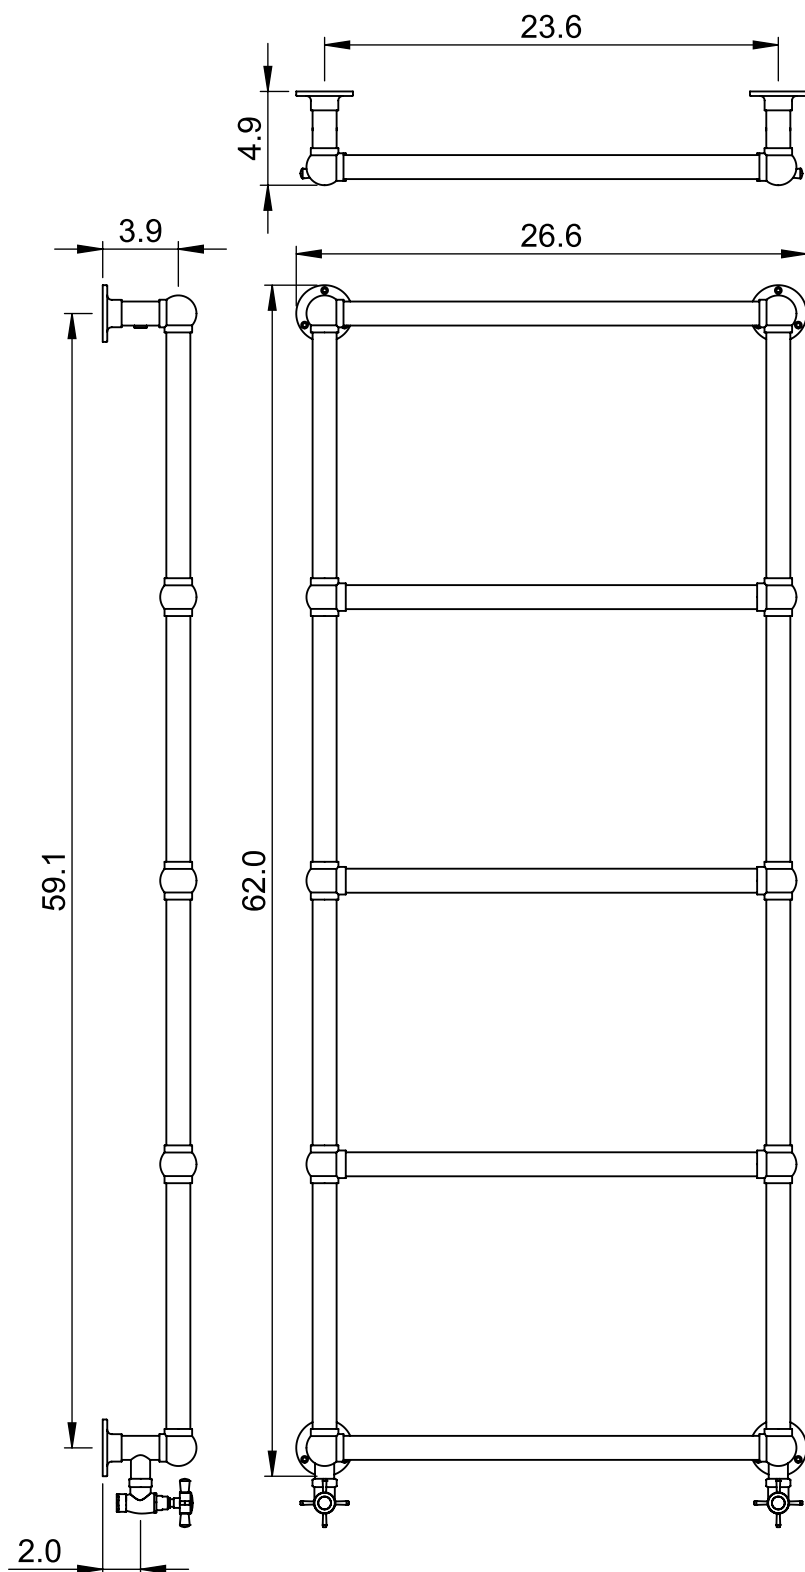

## 62.0x26.6

Height: 62.0  
 Width: 26.6  
 Depth: 4.9  
 Weight HO: 36.4lbs (16.5kg)  
 EO: 58.4lbs (26.5kg)

Tube  $\phi$ : 1.25  
 Output @ 50°C  $\Delta$  T: 327  
 Elec. element if specified: n/a  
 Pipe Centres: 23.6

All dimensions in inches

Manufactured from ISO/CEN CuZn36As (BS CZ126) brass tube

| inches | mm   |
|--------|------|
| 62.0   | 1575 |
| 26.6   | 675  |
| 4.9    | 125  |
| 59.1   | 1500 |
| 23.6   | 600  |
| 3.9    | 100  |
| 2.0    | 50   |

Vogue UK Ltd. reserve the right to alter specifications without prior notice.  
 ALL MEASUREMENTS ARE NOMINAL DIMENSIONS ONLY, AND ARE NOT BINDING.

SCALE 1:10